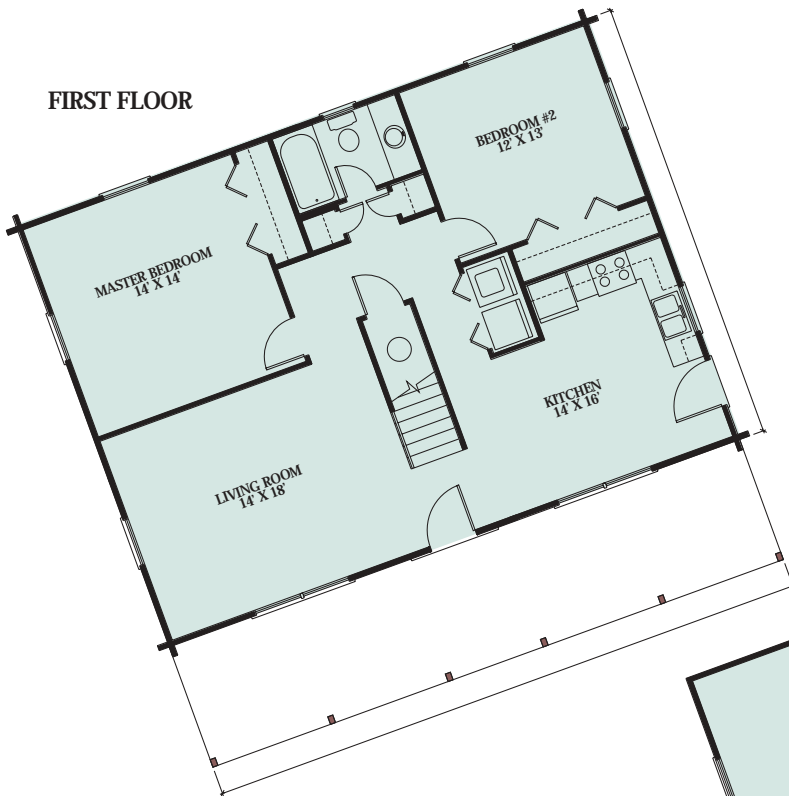

# SAVANNAH

Artist Rendering Actual Plans May Vary

## FIRST FLOOR

Overall Dimensions:  
28' x 38' (8,534 x 11,582 mm)

Actual Living Area  
1,637 Sq. Ft.  
304 Sq. Ft. Porch

*LCH*

©2003 LCH-0085