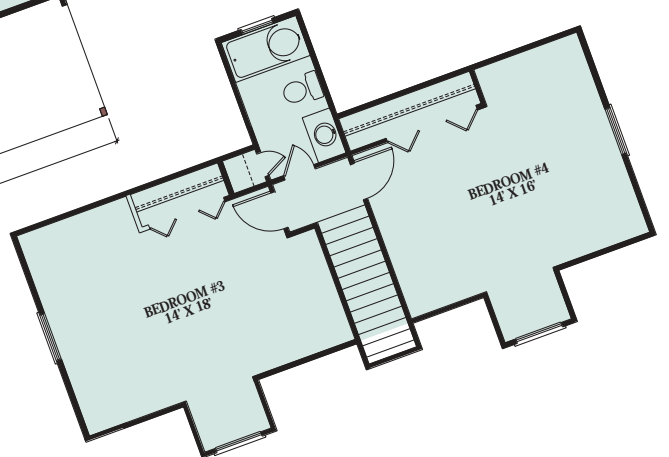

# SAVANNAH

Artist Rendering Actual Plans May Vary

## FIRST FLOOR

Overall Dimensions:  
28' x 38' (8,534 x 11,582 mm)

Actual Living Area  
1,637 Sq. Ft.  
304 Sq. Ft. Porch

*LCH*

©2003 LCH-0085