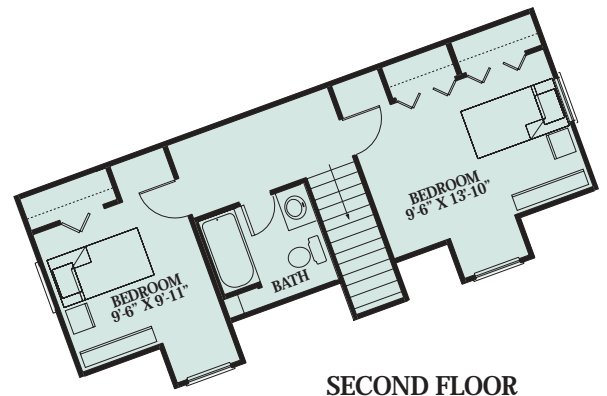

WALTON

Artist Rendering Actual Plans May Vary

Overall Dimensions:
36' x 34' (10,973 x 10,363 mm)

Approximately 1,570 Sq. Ft.

1,132 Sq. Ft. Porch