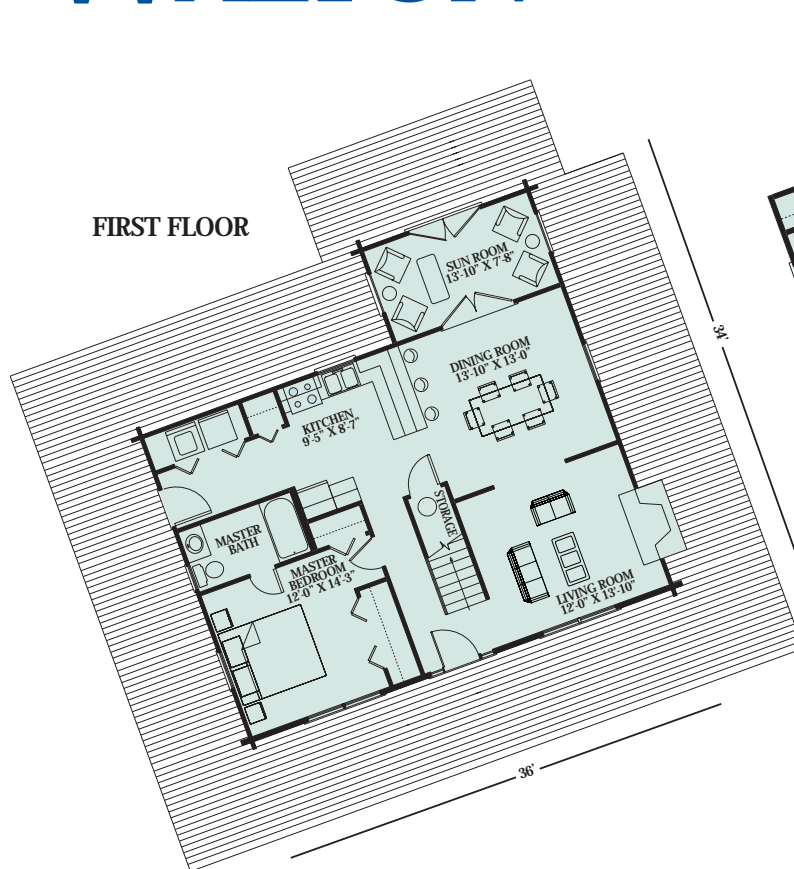

WALTON

Artist Rendering Actual Plans May Vary

Overall Dimensions:
36' x 34' (10,973 x 10,363 mm)

Approximately 1,570 Sq. Ft.

1,132 Sq. Ft. Porch