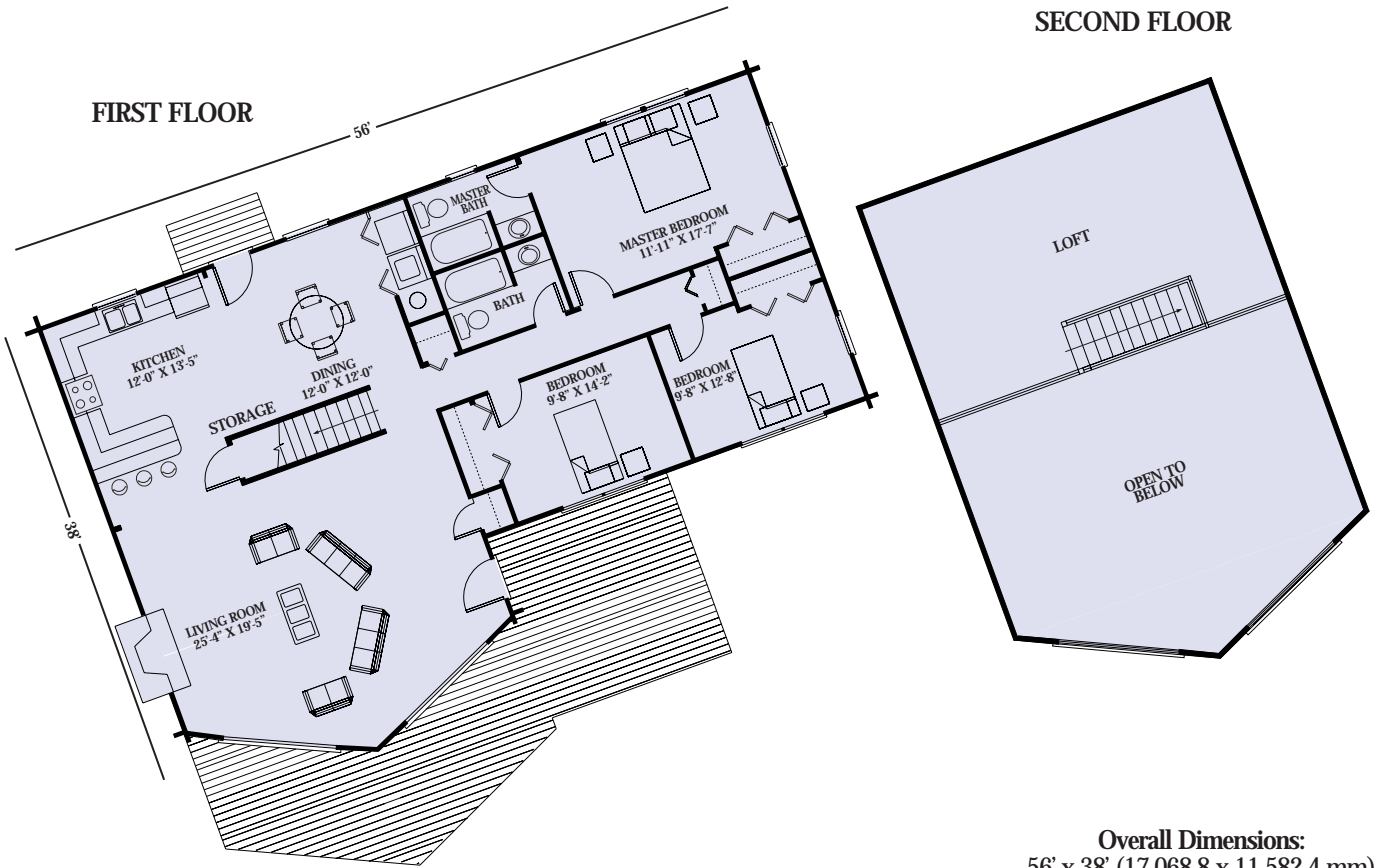

Artist Rendering Actual Plans May Vary

CEDARBROOK

SECOND FLOOR

FIRST FLOOR

Overall Dimensions:
56' x 38' (17,068.8 x 11,582.4 mm)

Approximately
1907 sq ft

©2003 LCH-0035